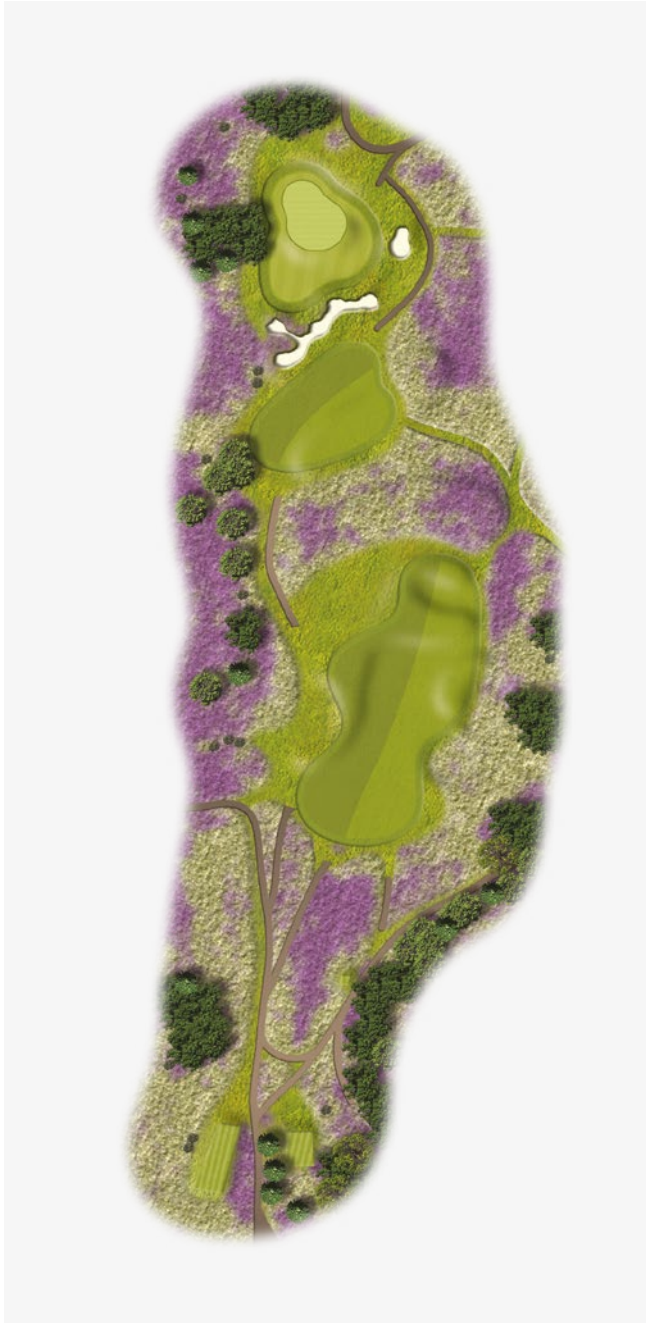

The overall course map is perfect for information signs around the clubhouse or towards the first tee which shows golfers the course layout and direction.

Individual hole diagrams are ideal for tee signage and can show direction of the hole, hazards and shape of the hole.