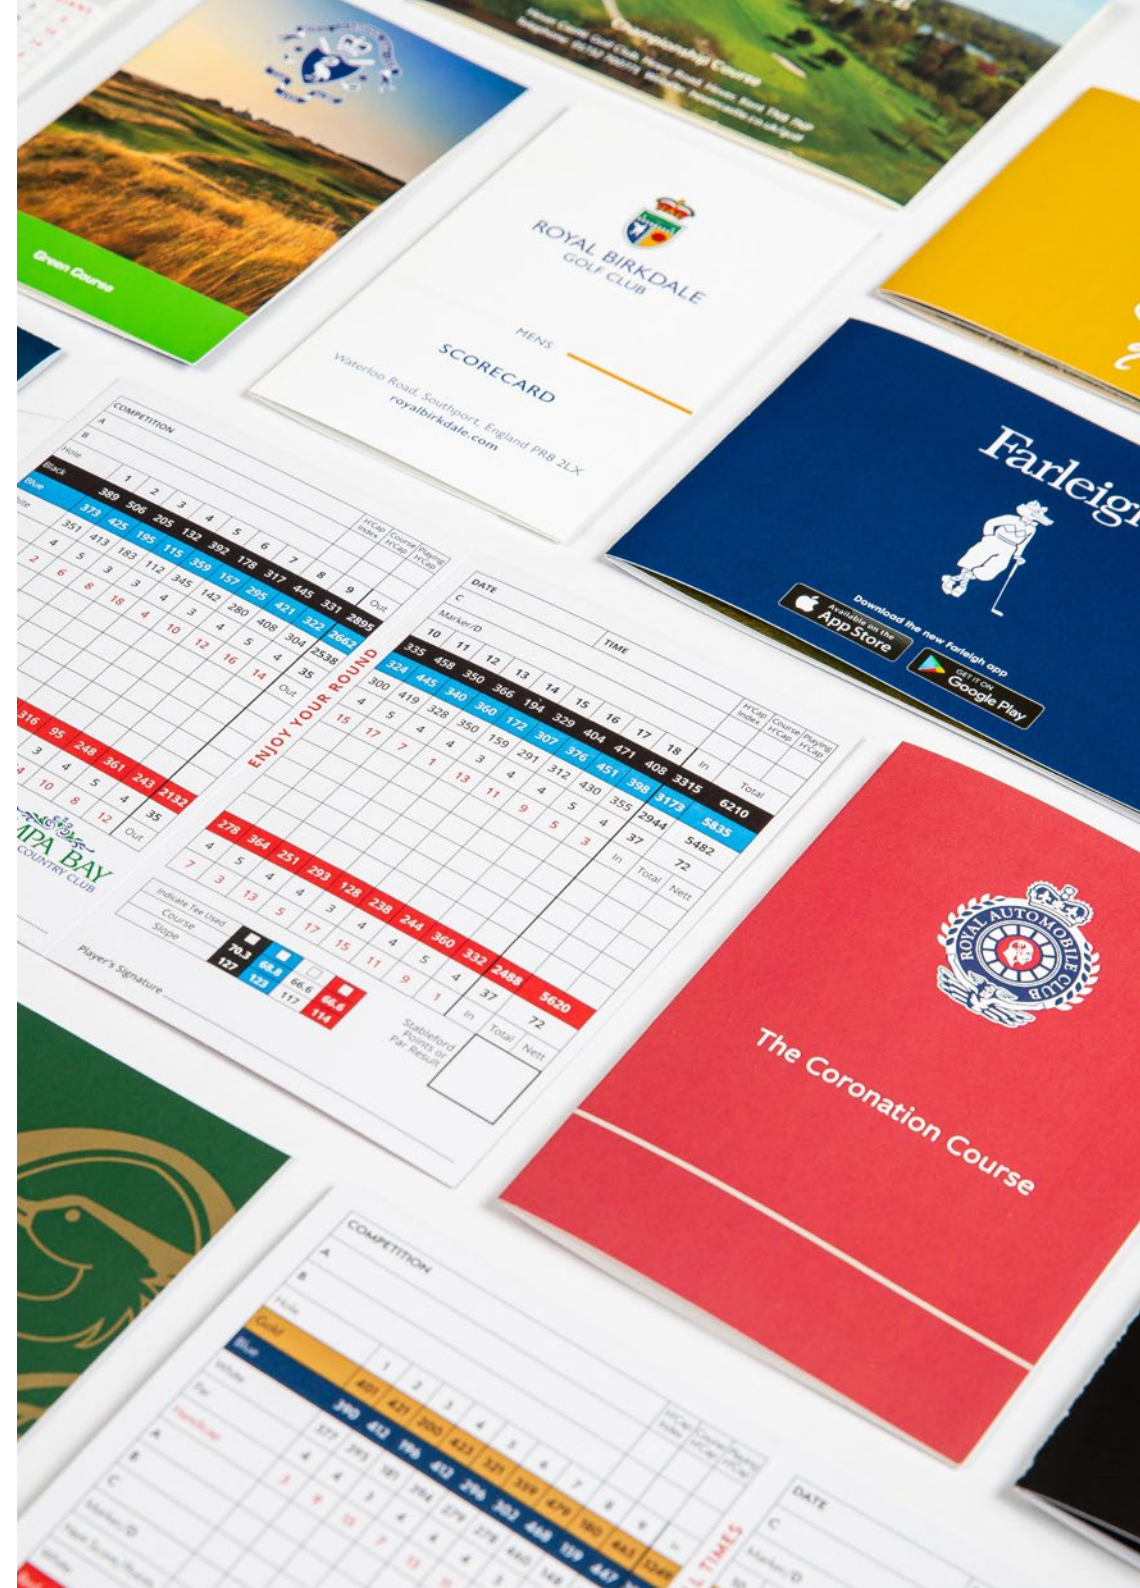

SCORECARDS

Scorecards are the most important printed product for any golf course. They are handed to every golfer and used throughout the duration of a round. A bespoke design that is unique to your club is vital to present your course in a professional manner and leave a lasting impression on your golfers.

Eagle offers a full design service including advice on layout and a detailed proofing process right the way through to production.