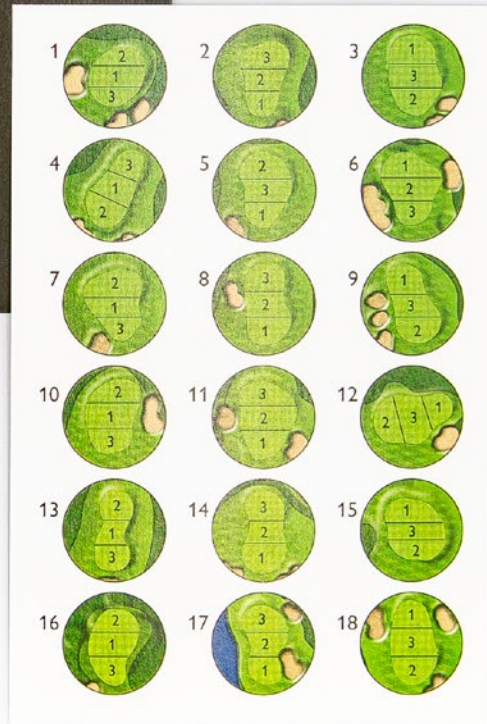

PIN ZONES

Pin Position Card

Pin Position Card