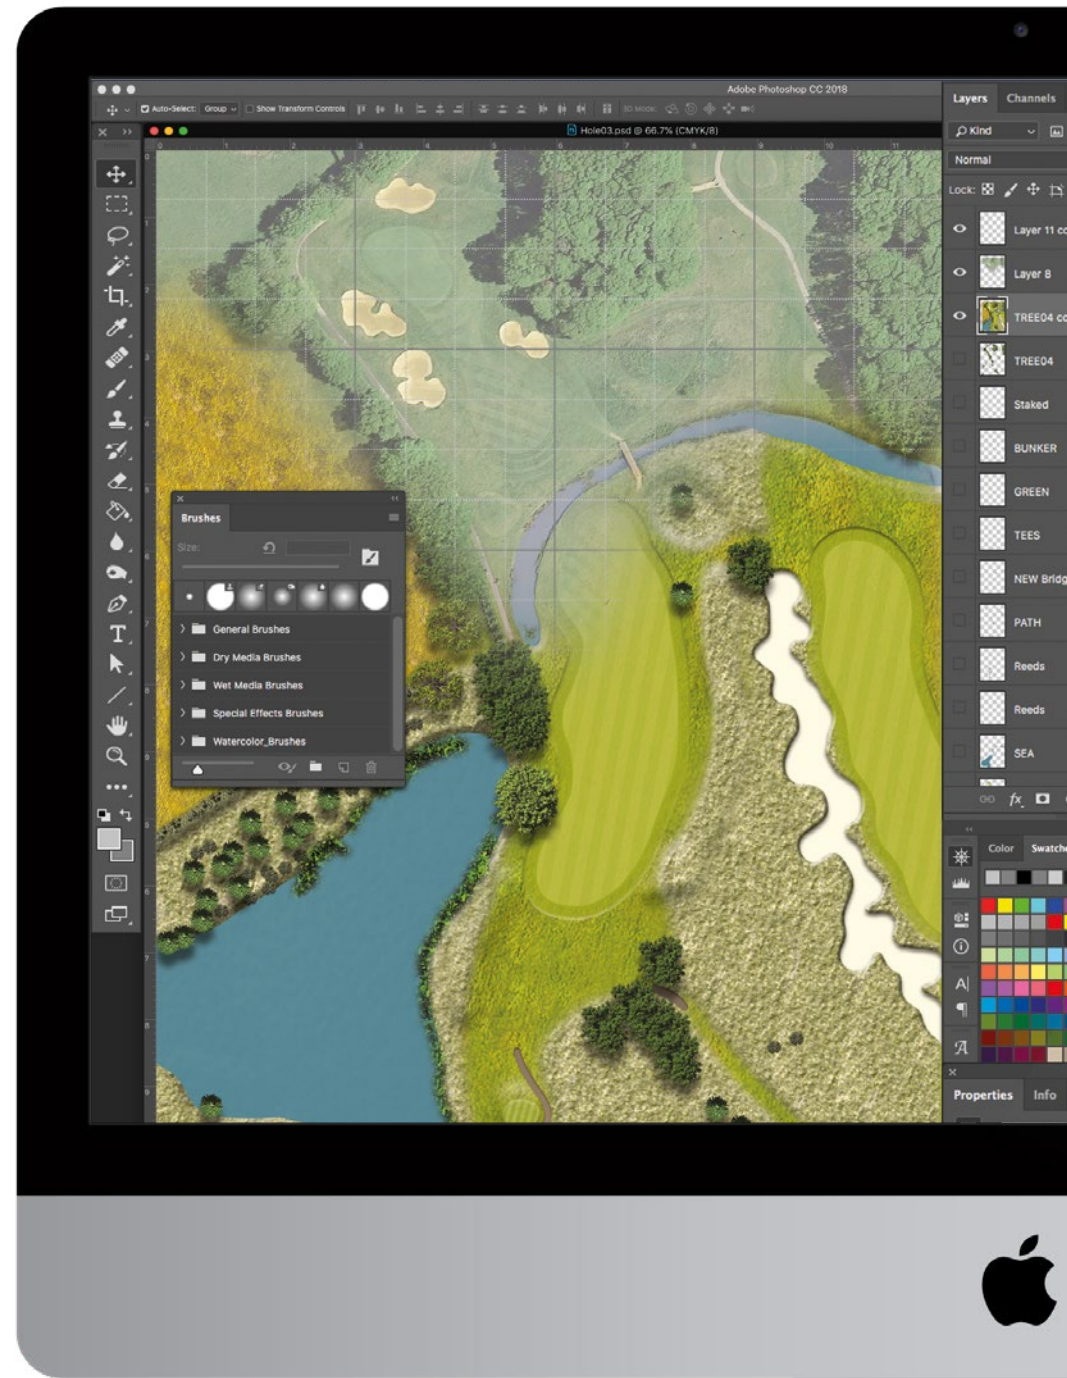

HOLE MAPPING

Our hole mapping service incorporates that latest software and technology to create accurate maps in a variety of different styles.

COURSE MEASUREMENT

Eagle use the latest laser and satellite technology to achieve measurements with industry leading accuracy.

“Your brand is the single most important investment you make in your business”

Steve Forbes

Editor in Chief, Forbes Magazine

HOLE MAPPING

Using the latest software and satellite data we create accurate maps in a variety of different styles.

The overall course map is perfect for information signs around the clubhouse or towards the first tee which shows golfers the course layout and direction.

Individual hole diagrams are ideal for tee signage and can show direction of the hole, hazards and shape of the hole.