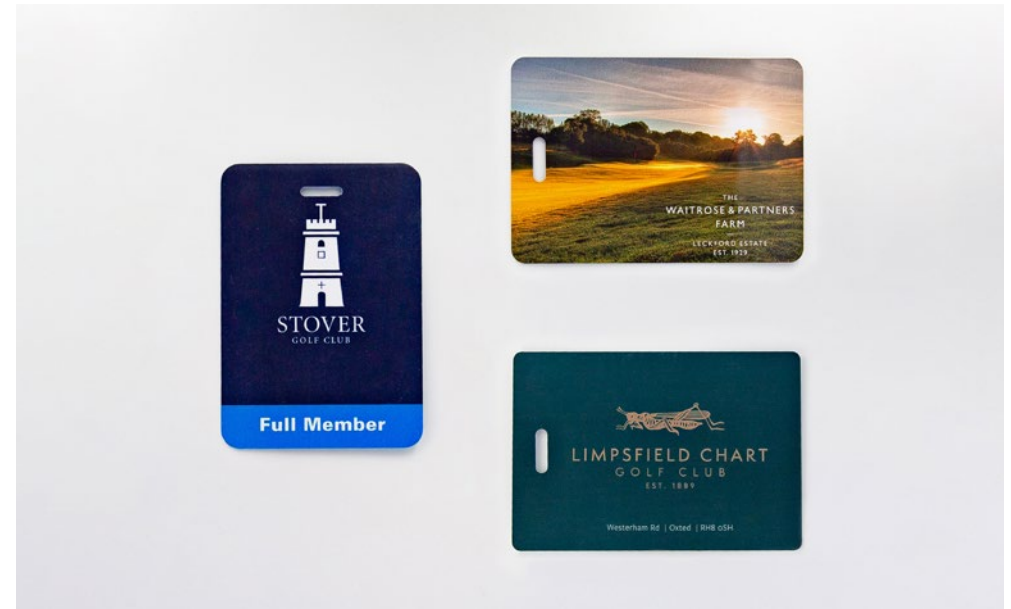

Radius Corner Scorecard

COURSE GUIDES

Eagle are a leading supplier of high quality course guides, delivering products for clubs across the United Kingdom, Europe, Asia and the United States.

Our high quality course guides showcase your entire course and provide accurate yardage information that is designed to help golfers get the most out of their game, whilst at the same time offering them a superb memento of their visit.

Wiro Bound Guide

Wiro Bound Guide

Staple Bound Guide

Staple Bound Guide

BAG TAGS

A well designed and manufactured bag tag is eye-catching, useful for identification purposes and creates a strong sense of belonging to your golf club.

Eagle provide a variety of tag options including metal, plastic and bamboo.

Single Colour Tag

Membership Tag

Environmentally Friendly Bamboo Tag

Premium Metal Tag

GREEN FEE TICKETS

Green fee tickets are a useful item for any golf club looking to welcome visitors and guests. The green fee tickets can be printed in full colour on high quality board and bound in booklets to suit your needs.