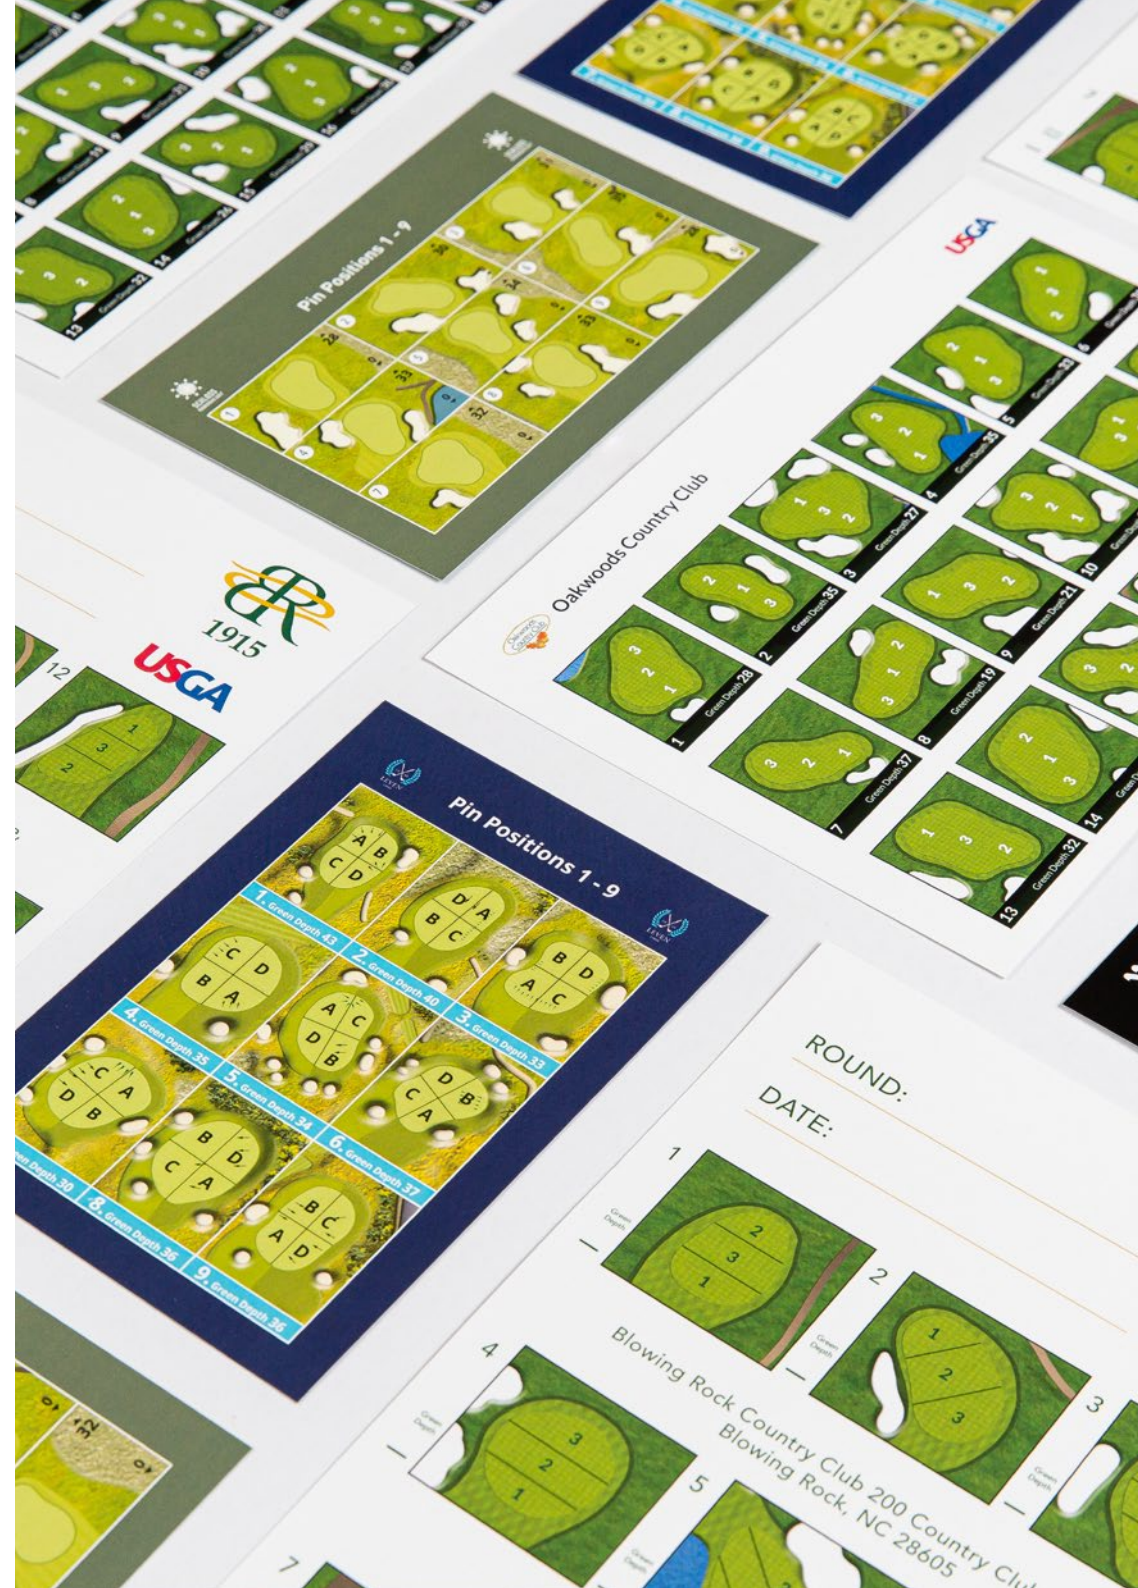

Green fee tickets are branded to align themselves with other golf club collateral, ensuring your brand stands out and becomes a part of your marketing strategy.

Luggage Green Fee

Full Colour Green Fee

Pastel Green Fee

PIN POSITIONS

Pin position cards typically show all 18 greens, illustrated to give the golfer an idea of the shapes of greens and surrounding hazards.

With a simple letter, colour or number to represent the location of the hole on each green, a pin position sheet can be very useful for a golfer wanting that additional detail and information.