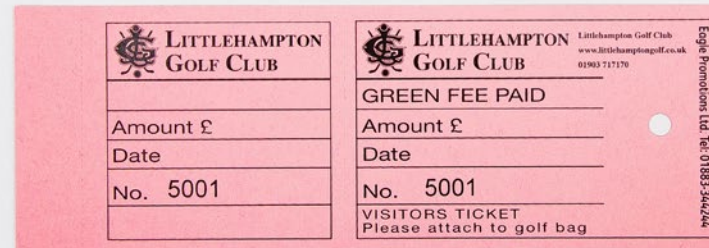

Eagle provide a variety of tag options including metal, plastic and bamboo.

Single Colour Tag

Membership Tag

Environmentally Friendly Bamboo Tag

Premium Metal Tag

GREEN FEE TICKETS

Green fee tickets are a useful item for any golf club looking to welcome visitors and guests. The green fee tickets can be printed in full colour on high quality board and bound in booklets to suit your needs.

Green fee tickets are branded to align themselves with other golf club collateral, ensuring your brand stands out and becomes a part of your marketing strategy.

Luggage Green Fee

Full Colour Green Fee

Pastel Green Fee