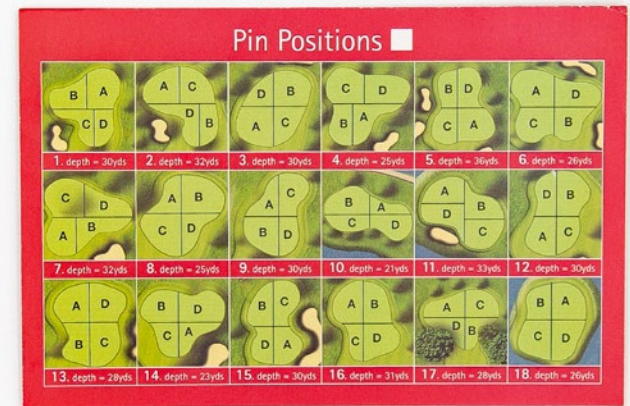

PIN POSITIONS

Pin position cards typically show all 18 greens, illustrated to give the golfer an idea of the shapes of greens and surrounding hazards.

With a simple letter, colour or number to represent the location of the hole on each green, a pin position sheet can be very useful for a golfer wanting that additional detail and information.

PIN ZONES

Pin Position Card

Pin Position Card

Pin Position Card

SERVICES

Eagle provides services to support and enhance your golf club.

BRANDING

We have a dedicated branding team who are able to draw on over 30 years of design experience in developing and enhancing your club brand.

HOLE MAPPING

Our hole mapping service incorporates that latest software and technology to create accurate maps in a variety of different styles.

COURSE MEASUREMENT

Eagle use the latest laser and satellite technology to achieve measurements with industry leading accuracy.